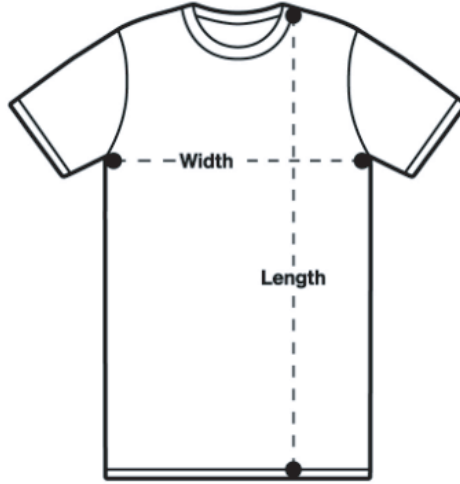

Staple Tee

MEASUREMENT	XSM	SML	MED	LRG	XLG	2XL	3XL	4XL	5XL
Body Width (cm)	43	47	52	56.5	61	64	68	75	80
Body Length (cm)	68	71	75	78.5	82	83.5	85	87	89

Wo's Maple Tee

MEASUREMENT	XSM	SML	MED	LRG	XLG	2XL	3XL
Body Width (cm)	45.5	48	50.5	53	55.5	58	60.5
Body Length (cm)	63.5	64.5	65.5	66.5	67.5	68.5	69.5

YOUTH TEE - 3006.

SIZE	8	10	12	14	16
Body Width (cm)	39.5	42	44.5	47	49.5
Body Length (cm)	54	58	62	66	70