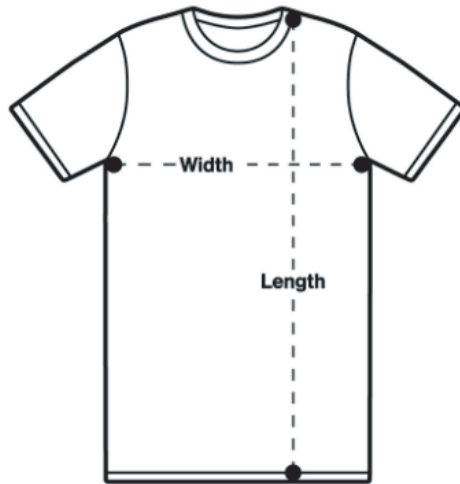

Staple Tee

MEASUREMENT	XSM	SML	MED	LRG	XLG	2XL	3XL	4XL	5XL
Body Width (cm)	43	47	52	56.5	61	64	68	75	80
Body Length (cm)	68	71	75	78.5	82	83.5	85	87	89

Wo's Maple Tee

MEASUREMENT	XSM	SML	MED	LRG	XLG	2XL	3XL
Body Width (cm)	45.5	48	50.5	53	55.5	58	60.5
Body Length (cm)	63.5	64.5	65.5	66.5	67.5	68.5	69.5

YOUTH TEE - 3006.

SIZE	8	10	12	14	16
Body Width (cm)	39.5	42	44.5	47	49.5
Body Length (cm)	54	58	62	66	70